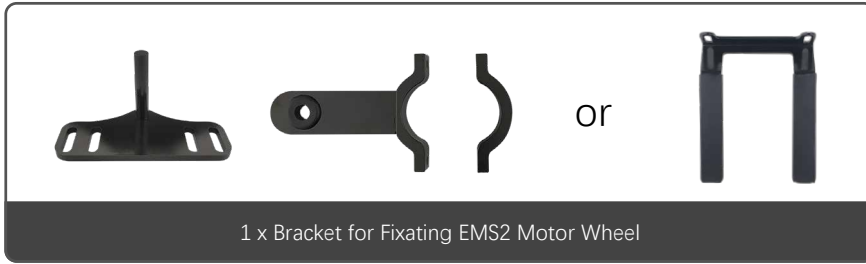

AG990 Item List

Console part

GNSS Antenna

Motor part

Cables

Tractor Accessories

Angle Sensor part

IMU (Optional)

Radio (Optional)

[1] Choose a different model according to the specific vehicle model, please confirm the model before ordering.

[2] Choose either the angle sensor or the IMU. The default is angle sensor.
If the angle sensor cannot be installed, use the IMU.