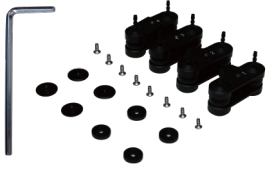

TERSUS Item List

MetaVerse Painter

MVP with Basic Accessories

1 x MetaVerse Painter
(with Hesai PandarXT-32 & 24MP
SONY Camera)
800101000000

1 x WIFI Antenna
802101000000

1 x Power Cable
803101000000

1 x Charger Adapter
804101000000

1 x CN20 Charger Adapter Cable (A / B / C / E / N)^[1]
805101000000 (A) 5071010000206 (B) 5061010000206 (C)
5041010000206 (E) 5081010000206 (N)

1x Carring Case for MVP
806101000000

1 x 256G USB Memory Drive
801101000000

1 x Warranty Card
ACC1010000023

[1] The model of the adapter cable will be delivered according to customer requirements.

Optional Accessories Aerial Kit Accessories

1x Damper Adapter
8091010000000

1x GNSS Antenna Mount for DJI M300/M350
8081010000129

1 x GNSS Antenna AX4E08
(with cable)
0481010000000
8071010000337

Optional Accessories Vehicle Kit Accessories (Single ANT)

1x Suction Cup Mount Bracket
for Vehicle (Single ANT)
8171010000000

1x GNSS Antenna AX4E02 with cable
0481010000000
8141010000337